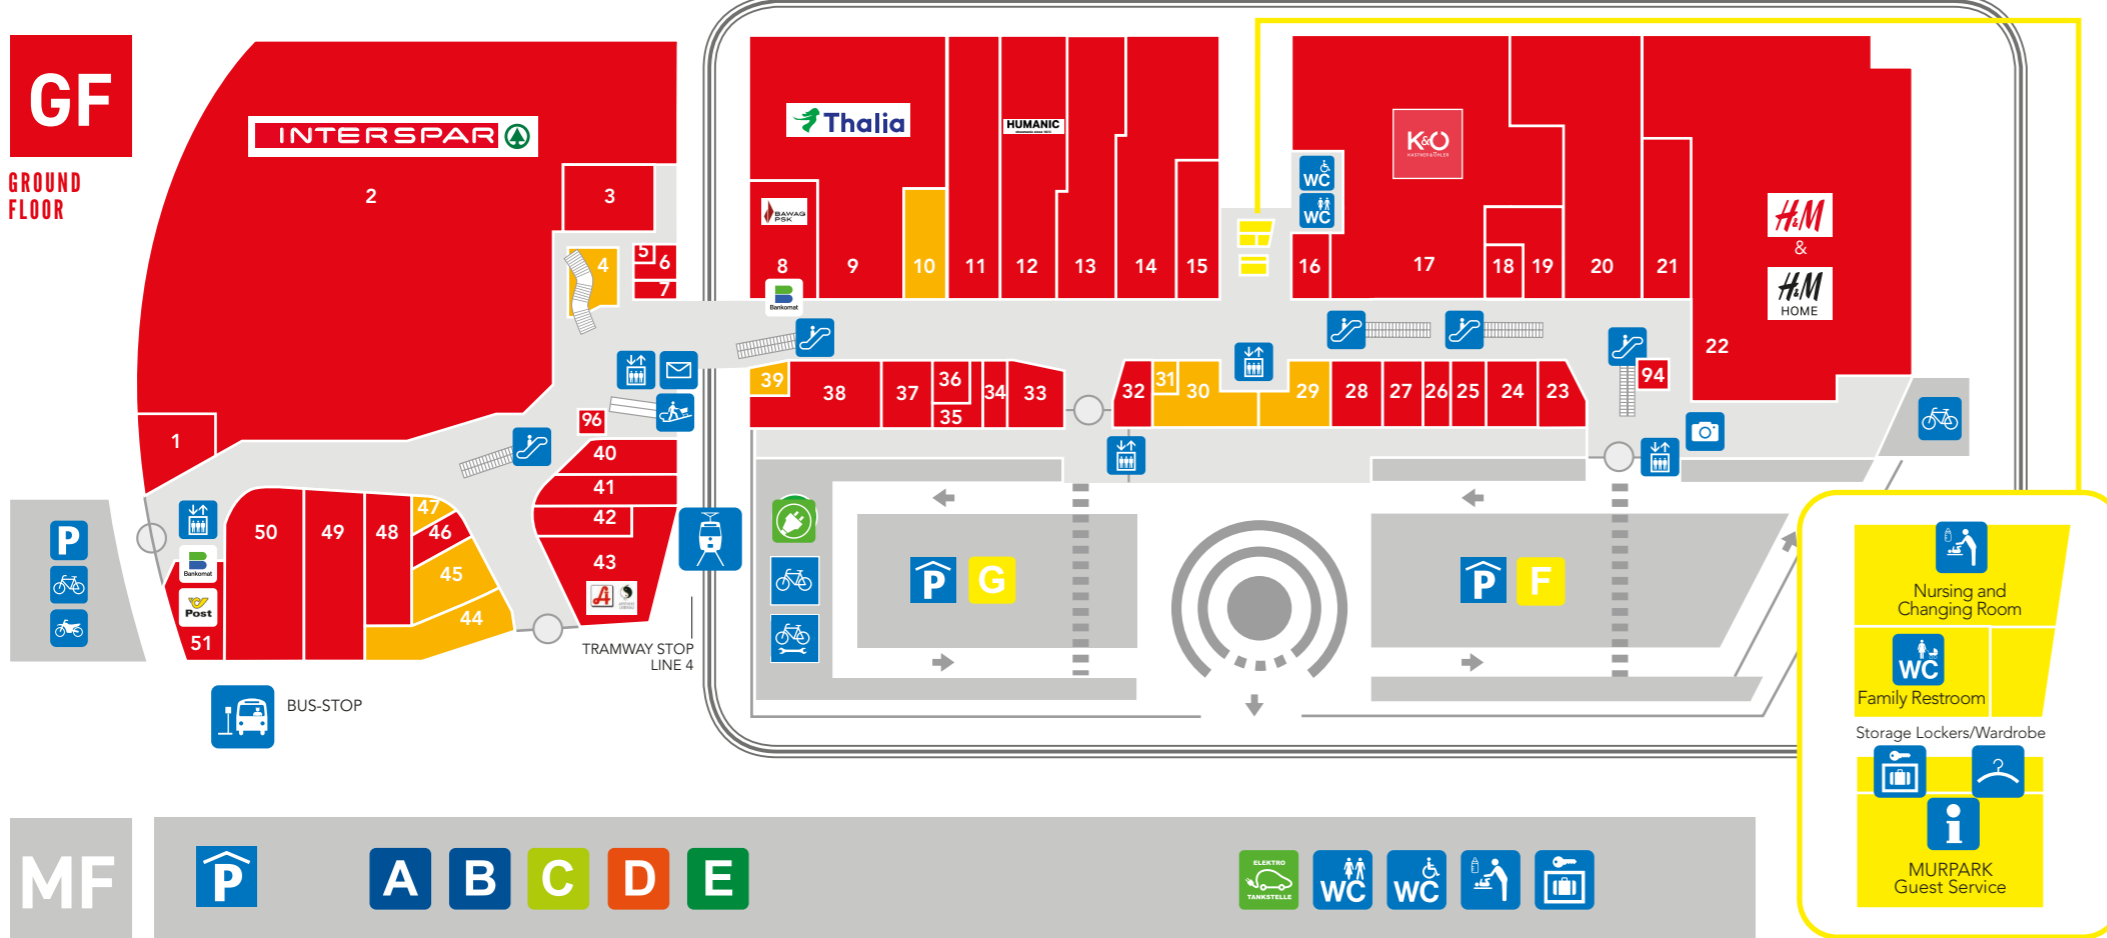

**BAWAG P.S.K.:**  
Mon–Fri: 9 am–5 pm  
cash desk: Mon – Fri: 9 am – 1 pm

**Post:**  
Mon–Fri: 9 am–6.30 pm  
Sat: 8.30 am–12 am

**UF**  
UPPER FLOOR

**MF**  
MEZZANINE FLOOR

**GF**  
GROUND FLOOR

**MF**

**FOOD AND DRINKS**